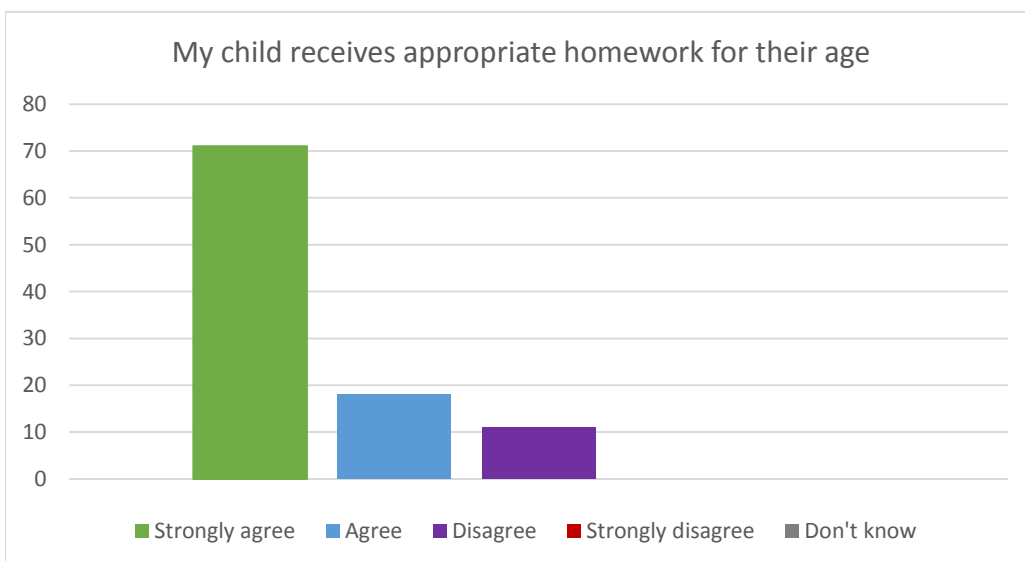

Ofsted Parent View Results Ivy Road Primary School

**Figures based on 17 Responses
for 365 days up until 22/09/2017**