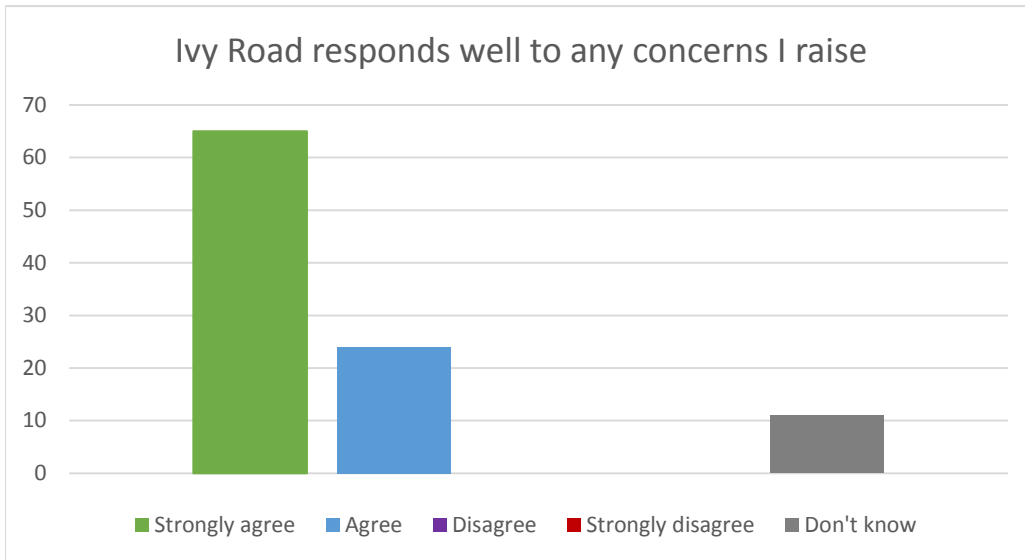

Ofsted Parent View Results Ivy Road Primary School

**Figures based on 17 Responses
for 365 days up until 22/09/2017**