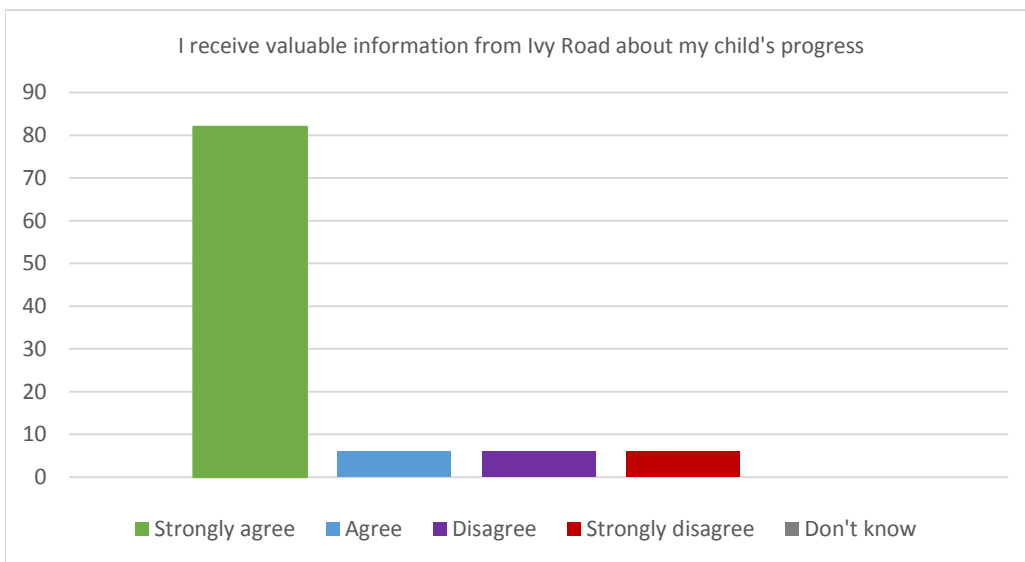

Ofsted Parent View Results Ivy Road Primary School

**Figures based on 17 Responses
for 365 days up until 22/09/2017**