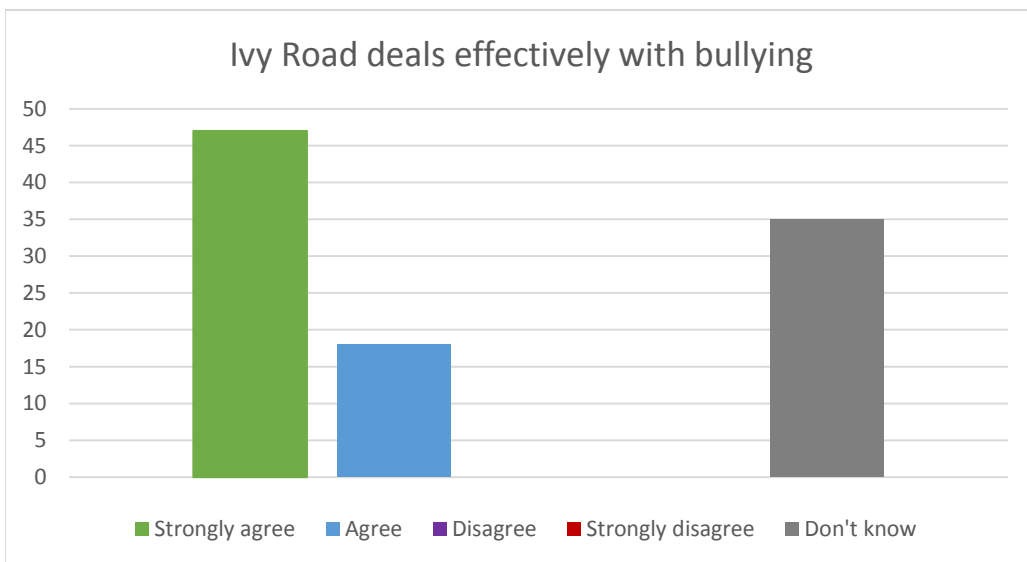

Ofsted Parent View Results Ivy Road Primary School

**Figures based on 17 Responses
for 365 days up until 22/09/2017**