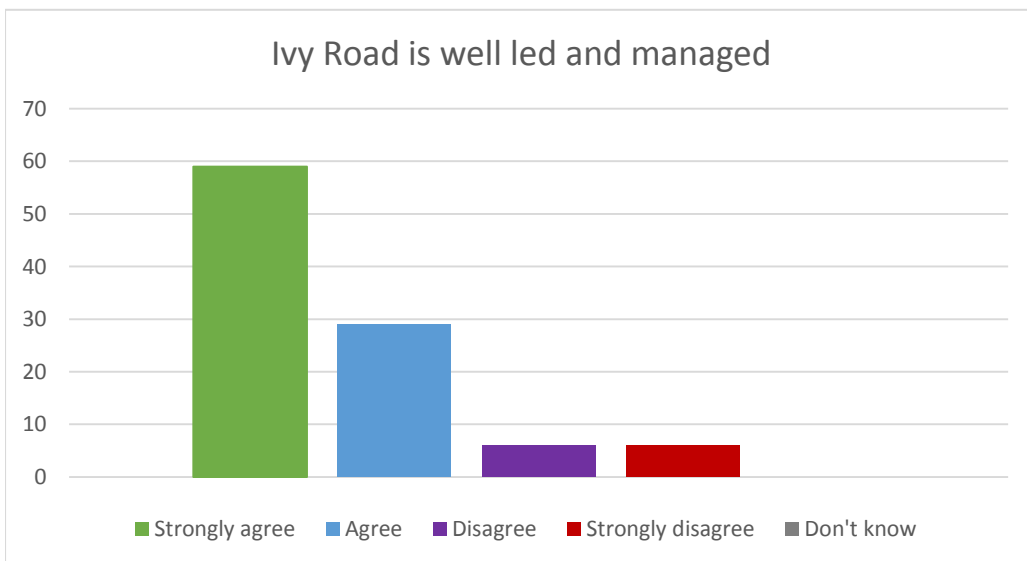

Ofsted Parent View Results Ivy Road Primary School

**Figures based on 17 Responses
for 365 days up until 22/09/2017**